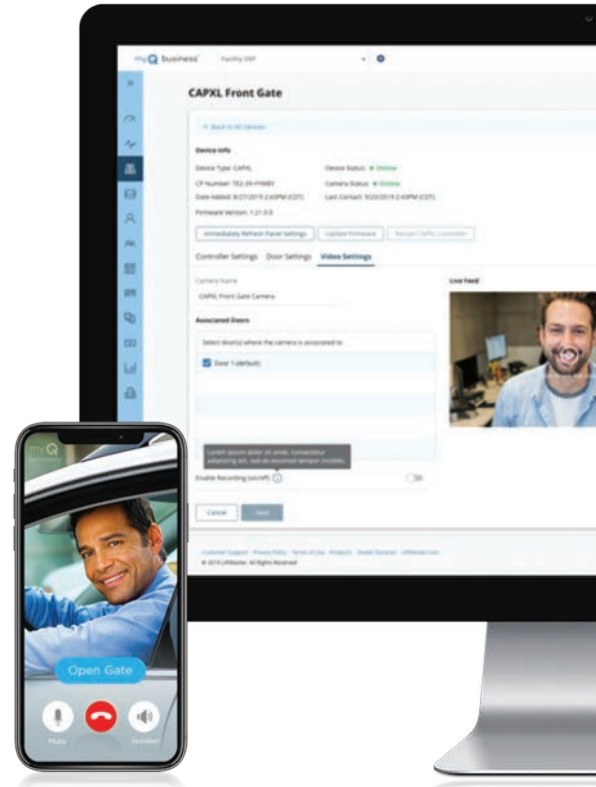

**Community by myQ® App**  
Residents can visually engage with guests and feel secure about whom they are granting/denying access.

**USB CAMERA SPECIFICATIONS**  
**Video Resolution:** 1080p  
**Field of View:** 135°  
**Video Storage:** Locally and in the Cloud