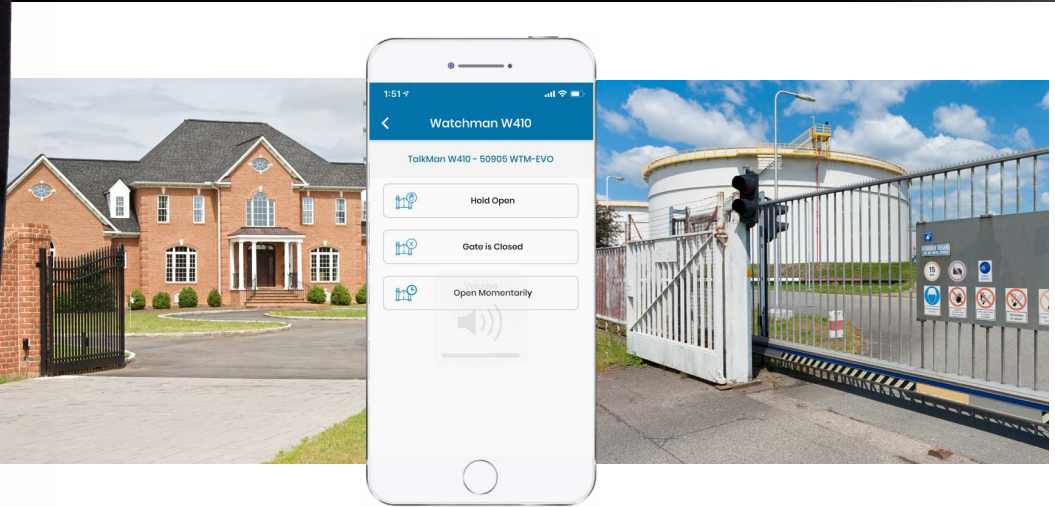

WATCHMAN[®]
Your Virtual Security Guard

W410
model

Advanced Telephone Entry System

Part Numbers:

AA1TP VZN
AA1TP ATT

W410 FEATURES

- Gate can easily be controlled from app
- New low cellular plans [\(with or without photos\)](#)
- 1 native 26-bit Wiegand port
- NEW: 5,000 local codes and 64,000 non-local codes
- Cameras take photos on access attempts and on demand
- All transactions and photos stored on TrueCloud portal

W410 EXCLUSIVES

- Verizon or AT&T LTE service **No VoIP fees required*
- Calls up to 9 telephone numbers in 3 tiers
- Voice Mail Intelligence - VMI
System ignores call when reaches voice mail and continues call tree
- Prop open notification *If gate is left open more than 3 minutes*
- TrueCloud™ web portal for administration