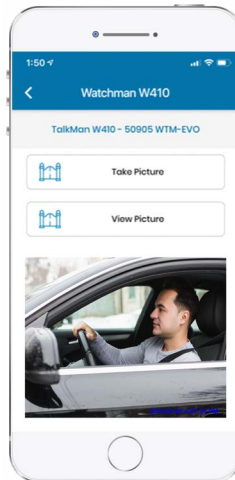

Dimensions (excluding antenna)

Height- 8.3" (211mm)
Width- 6.4" (163mm)
Depth- 5.5" top (140mm), 4.7" bottom (120mm)

Cellular Technology/Networks

4G/LTE: Verizon and AT&T

Included in box

- Watchman W410
- Power supply - 5A
- Magnetic switch
- Installation manual & user manual

Antenna Options

- L-bracket
- Directional panel

Dealer Benefits

- Easy 6-wire installation
without external camera
- End-to-end support
- Cellular carrier and signal strength verification
- Ships with live SIMs
- Easy system and feature testing

Cellgate App

- **NEW:** User can create access codes from the app
- Gate/doors can be opened or held open from anywhere
- Take photos on demand from internal and external cameras *(with photos rate plan)*
- Review historical photo and access credential use info
- Receive prop-open notifications w/ gate status